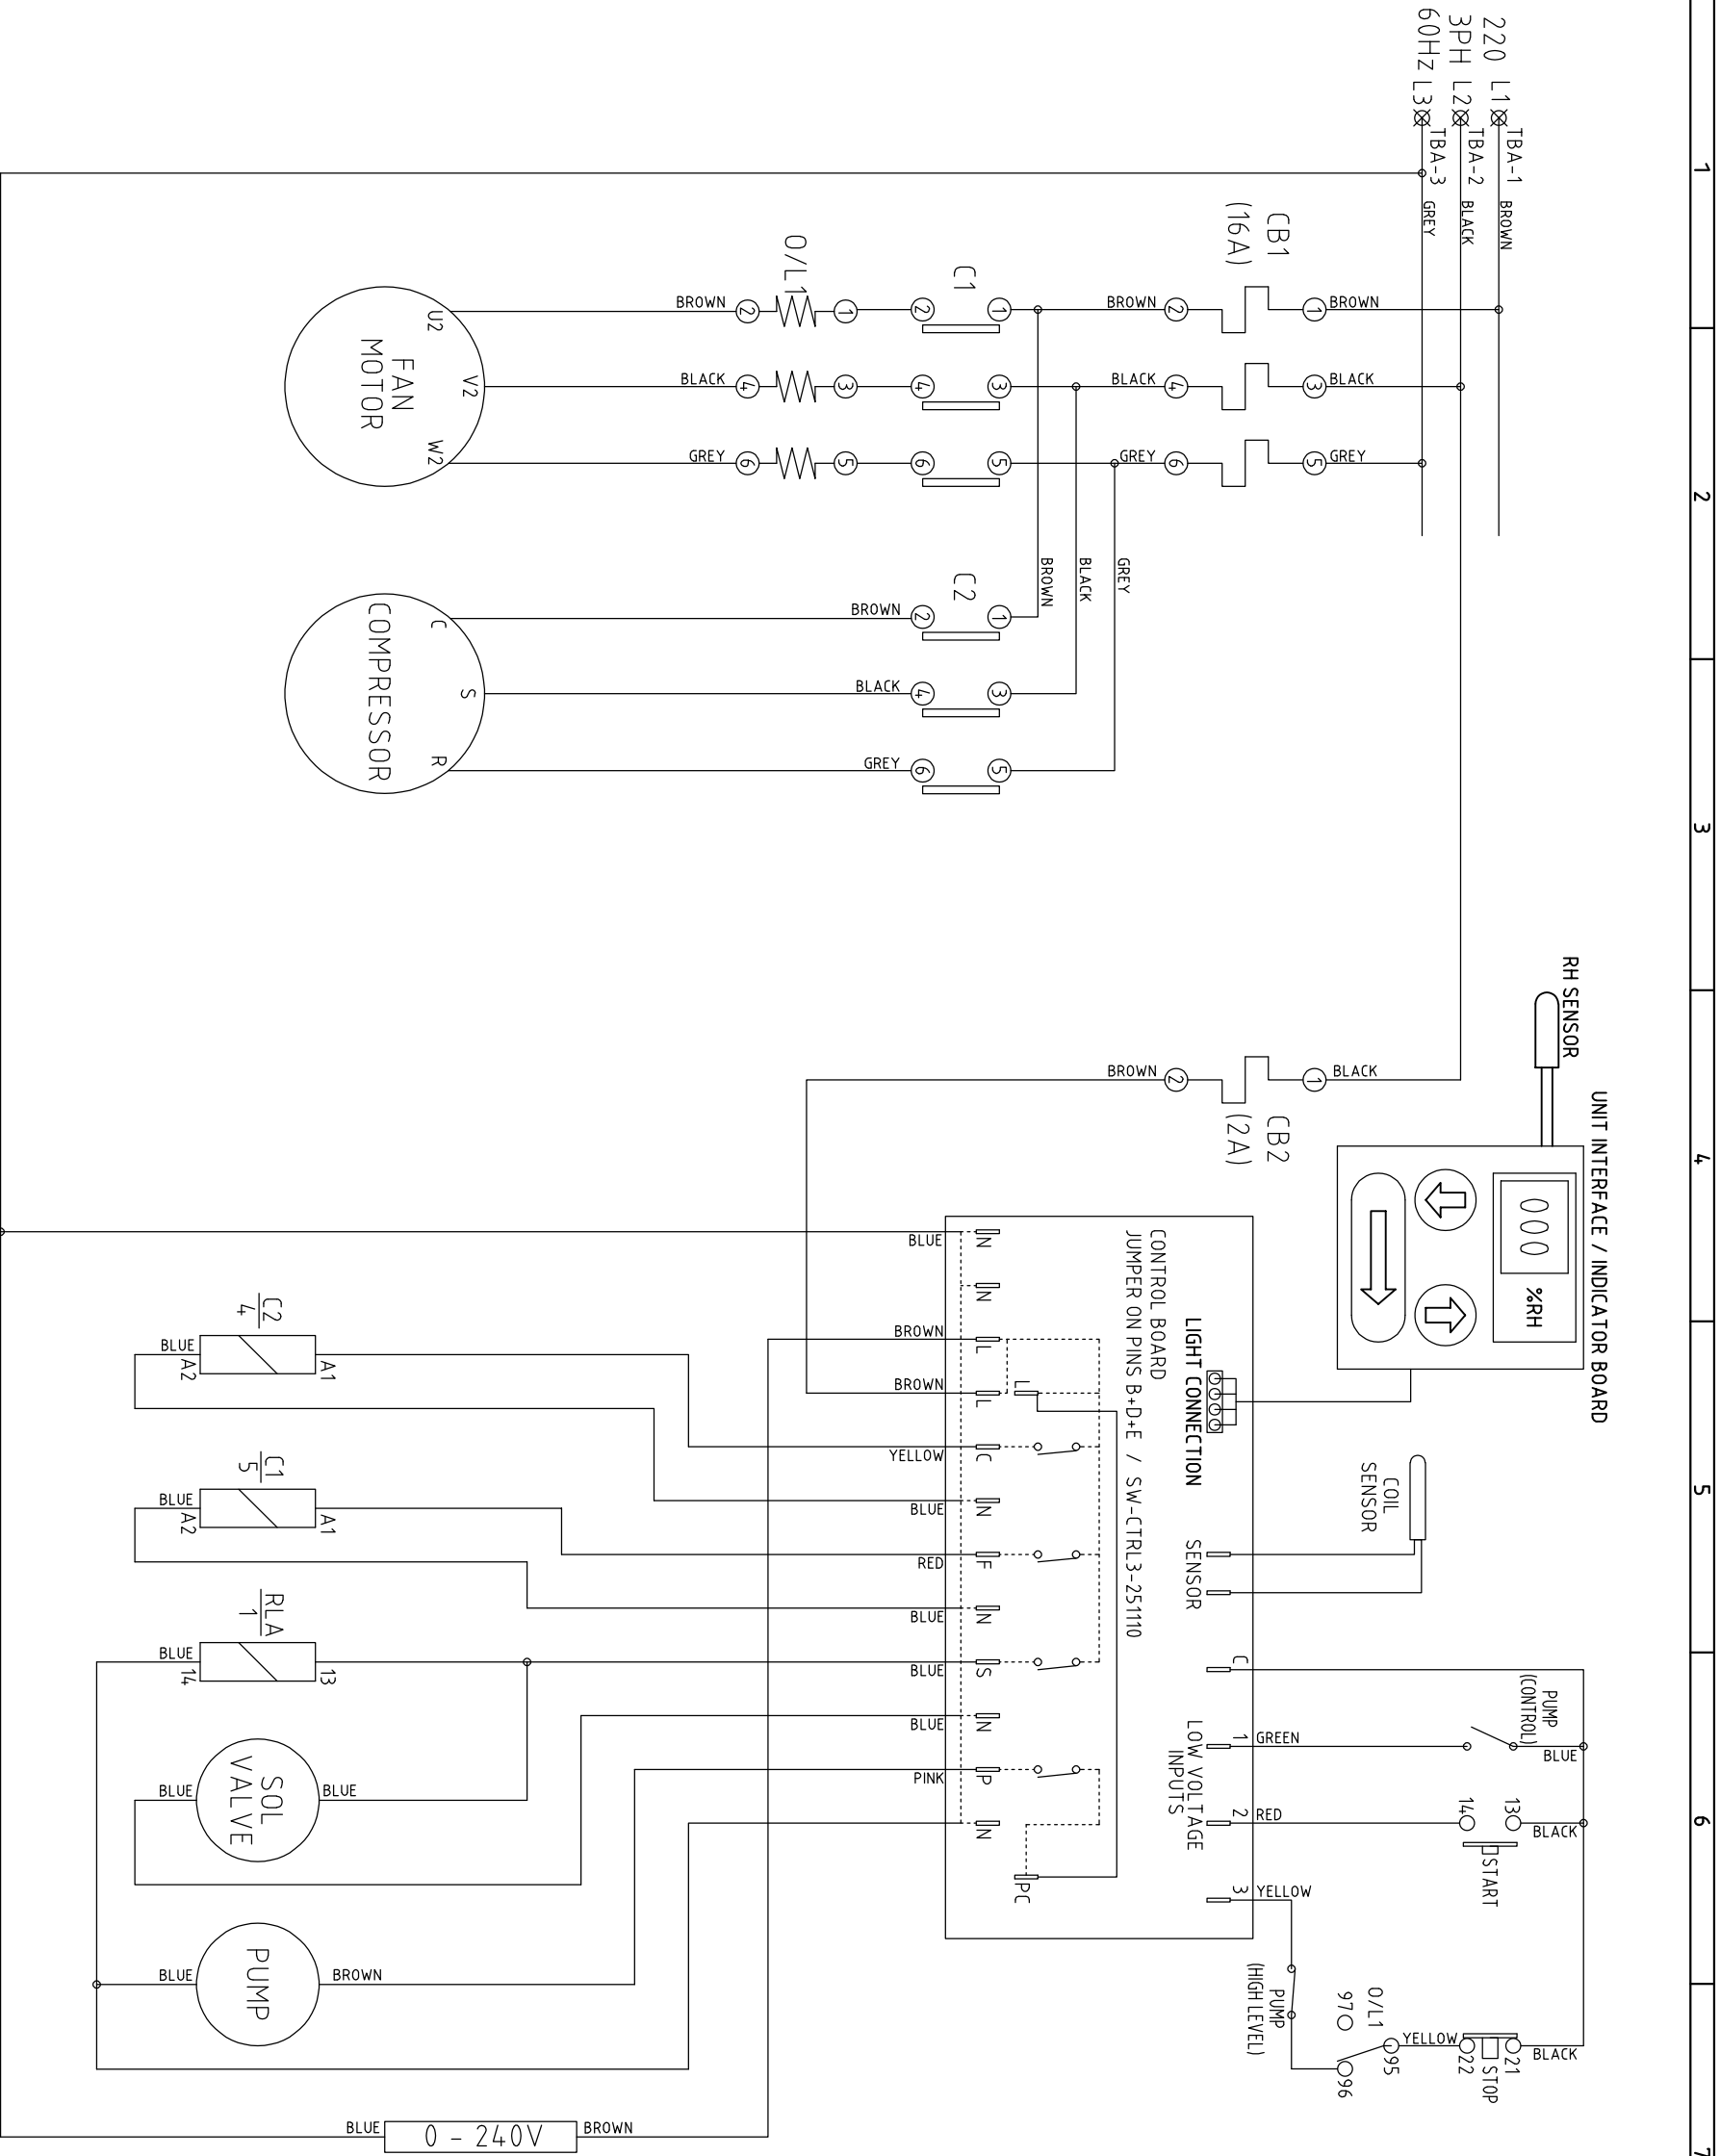

ISSUE	DATE	AMENDMENTS
1	22/07/25	ORIGINAL
2	21/11/25	JUMPERS / SOFTWARE ADDED - WDA

1993
EBOQC
LIMITED
BISHOP AUCKLAND
ENGLAND

TITLE
CD425 - 220V / 3Ph / 60Hz - WITH PUMP

MATERIAL N/A	DRAWN: W DAGLISH
FINISH N/A	CAD SCALE: N/A
DRG.ND. 5020605	
SHEET 1 OF 1	

3RD ANGLE PROJECTION

DO NOT SCALE
IF IN DOUBT ASK

DIMENSIONS IN m.m.
TOLERANCES UNLESS OTHERWISE STATED

0.0	± 0.25
0.00	± 0.05
ANGULAR	± 0.5 DEGREE