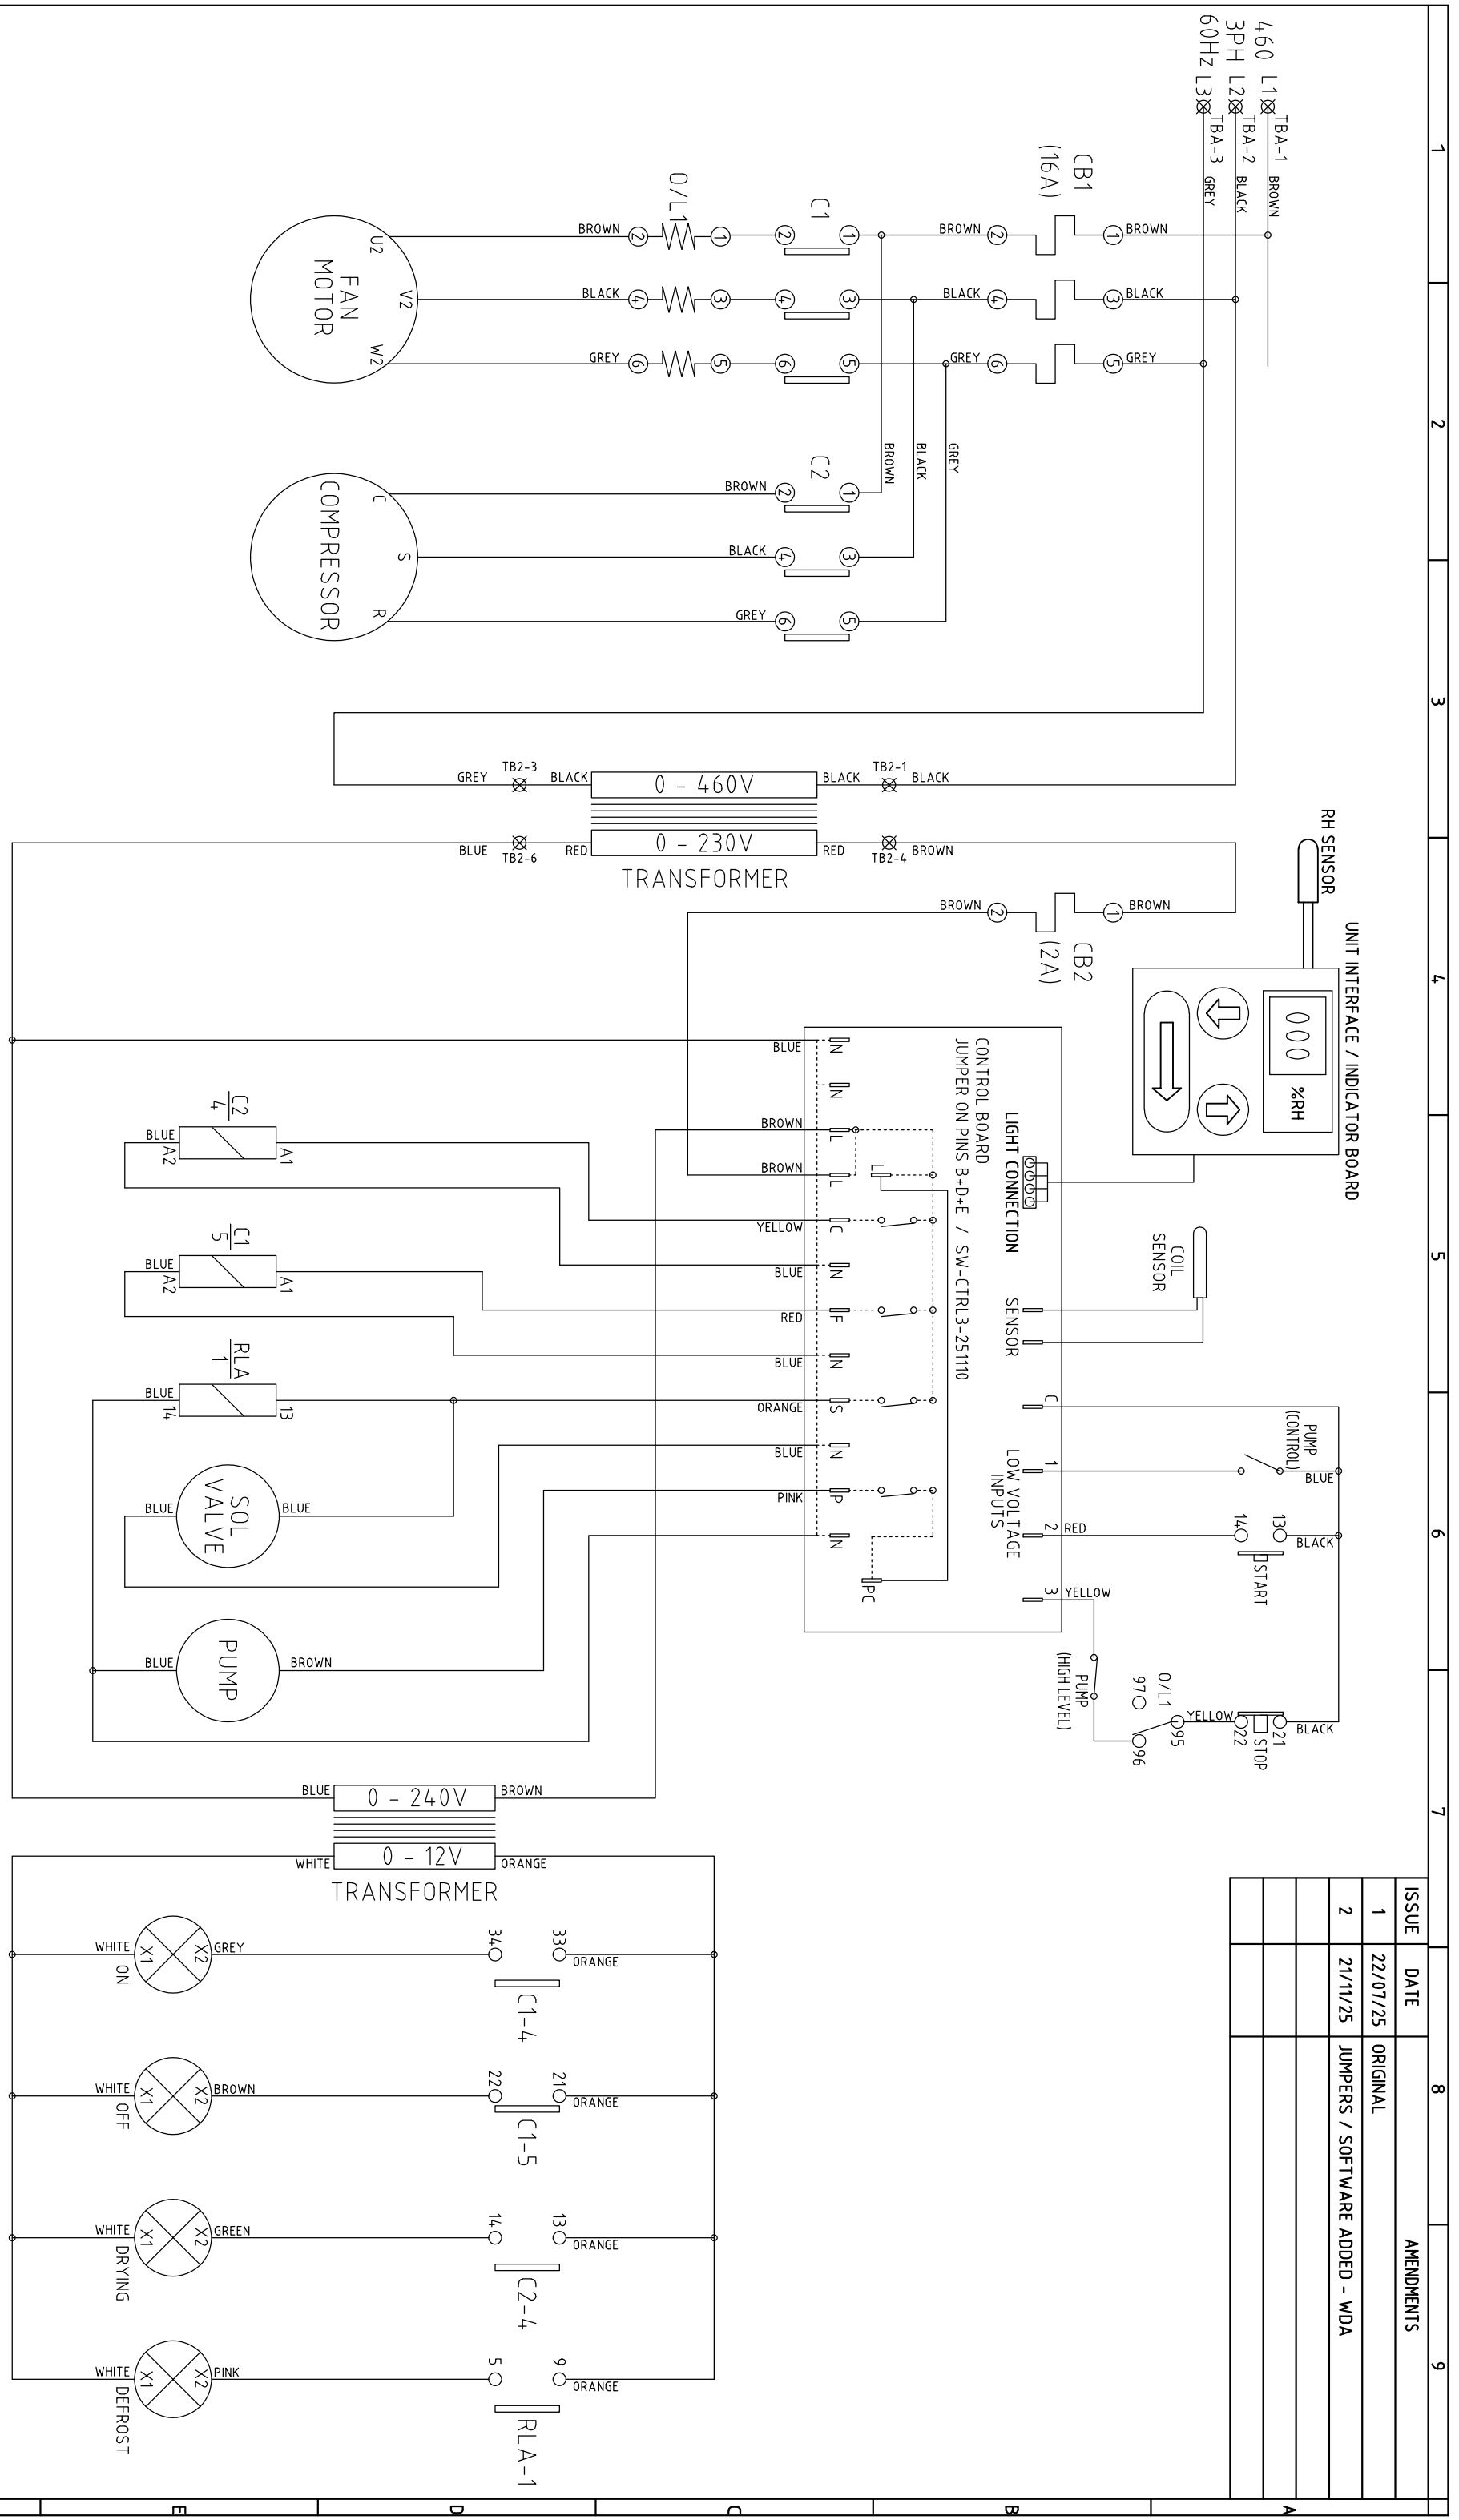

ISSUE	DATE	AMENDMENTS
1	22/07/25	ORIGINAL
2	21/11/25	JUMPERS / SOFTWARE ADDED - WDA

1993
Ebac
LIMITED
BISHOP AUCKLAND
ENGLAND

TITLE
CD425 - 460V / 3PH / 60HZ - WITH PUMP

3RD ANGLE PROJECTION
DO NOT SCALE
IF IN DOUBT ASK

DIMENSIONS IN m.m.
TOLERANCES UNLESS OTHERWISE STATED

0.0	± 1
0.00	± 0.25
0.00	± 0.05
ANGULAR ±	0.5 DEGREE

MATERIAL
N/A

FINISH
N/A

DRAWN : W DAGLISH

CAD SCALE : N/A

DRG.NO. 5020607

SHEET 1 OF 1